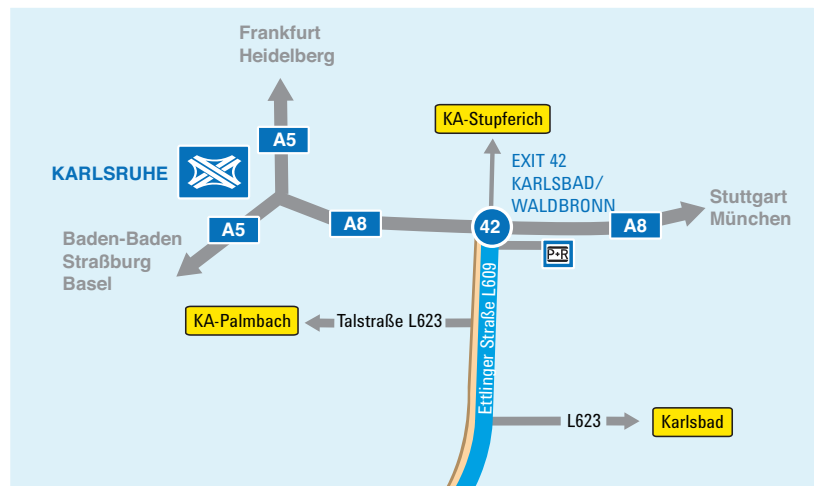

# How to get to Agilent in Waldbronn

Visitors:

Ermilisallee 4 (B5)  
76337 Waldbronn

Deliveries:

Hewlett-Packard-Str. 8  
76337 Waldbronn

### From international airports by car or taxi

- ▶ Frankfurt | 140 km | 90 min
- ▶ Strasbourg | 90 km | 60 min
- ▶ Stuttgart | 70 km | 45 min
- ▶ Baden-Airpark | 50 km | 35 min

### From Munich or Stuttgart by car

- ▶ Highway A8 towards Karlsruhe
- ▶ Take Exit 42 Karlsbad/Waldbronn
- ▶ Turn right at traffic signals towards Waldbronn (L609)
- ▶ Take second left (Stuttgarter Strasse) towards Waldbronn-Reichenbach
- ▶ Take next right (Ermilisallee) to Agilent

### From Basel/Strasbourg, Baden-Airpark or Frankfurt by car

- ▶ Highway A5 towards Karlsruhe
- ▶ At Karlsruhe intersection take A8 towards Stuttgart
- ▶ Take Exit 42 Karlsbad/Waldbronn
- ▶ Turn right at traffic signals towards Waldbronn (L609)
- ▶ Take second left (Stuttgarter Strasse) towards Waldbronn-Reichenbach
- ▶ Take next right (Ermilisallee) to Agilent